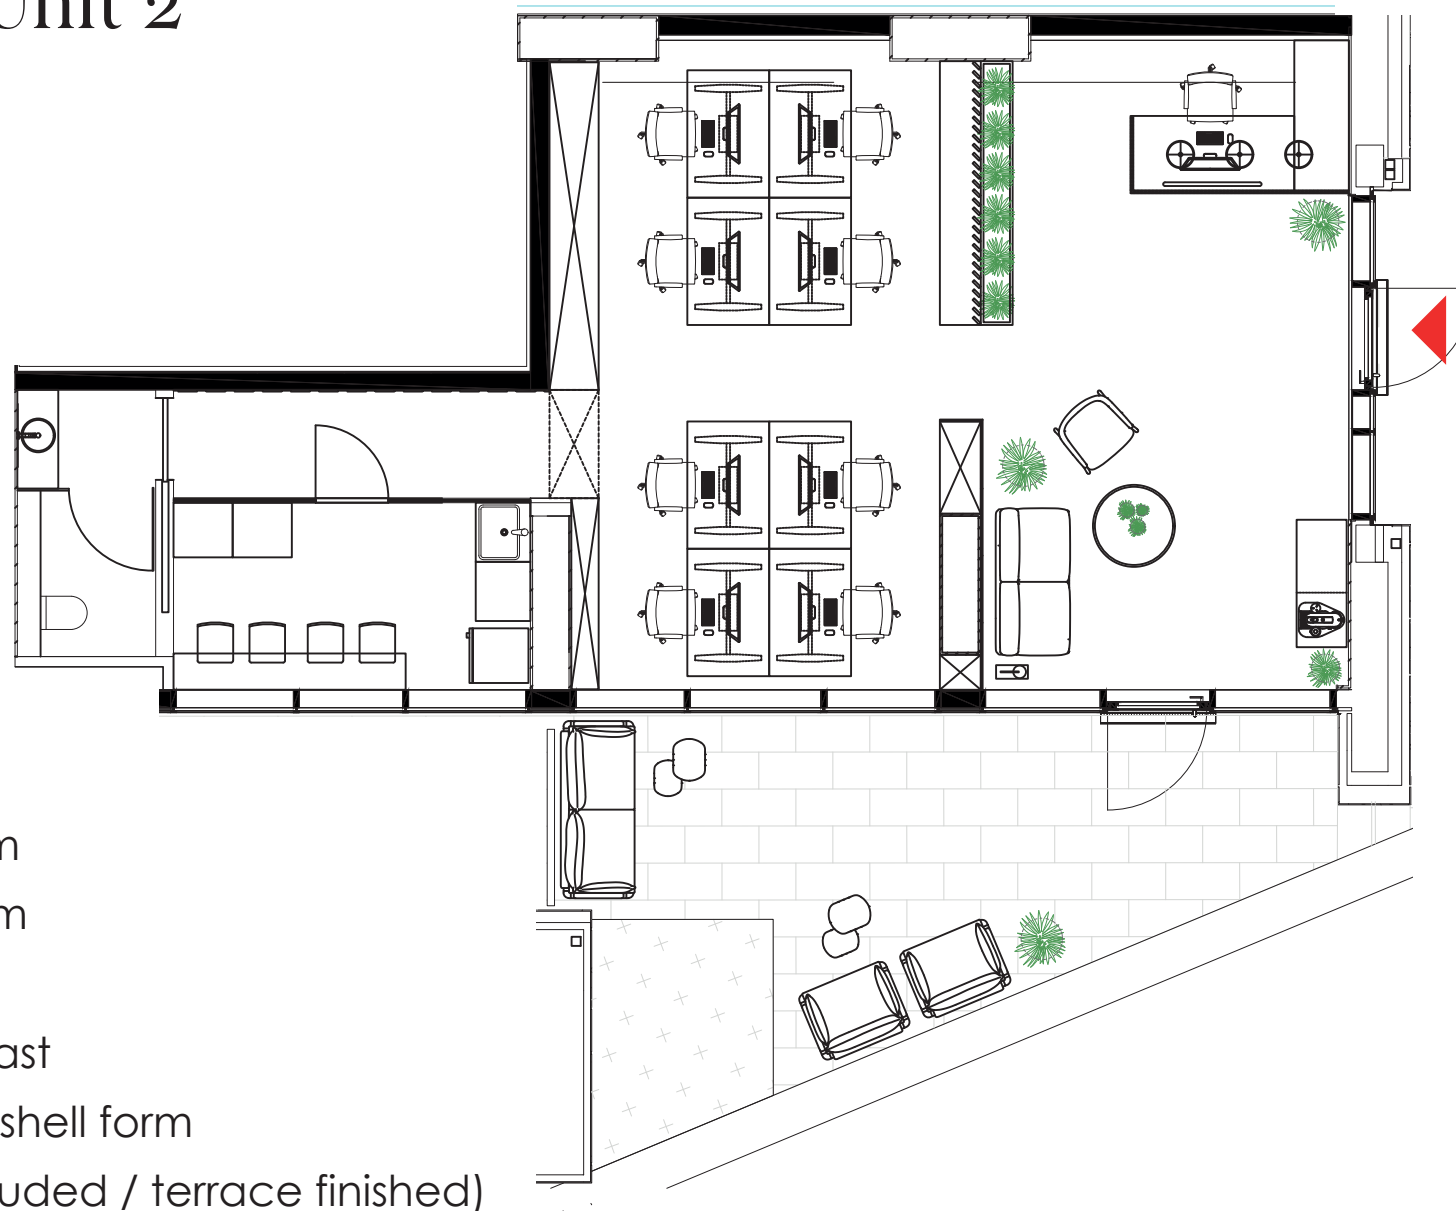

Unit 1

Unit 2

Commercial Unit 1

Commercial Unit 1

Concept image is for illustration purposes only.

Commercial Unit 1 For Sale

- Price: €695,000
- Internal Area: 92 sqm
- Level: Ground Floor
- Orientation: North West
- To be sold in shell form
(facade glazing included)

Design layout shown is for illustration purposes only.

Commercial Unit 2

Commercial Unit 2 For Sale

- Price: €600,000
- Internal Area: 81 sqm
- External Area: 25 sqm
- Level: Ground Floor
- Orientation: South East
- Interior to be sold in shell form
(facade glazing included / terrace finished)