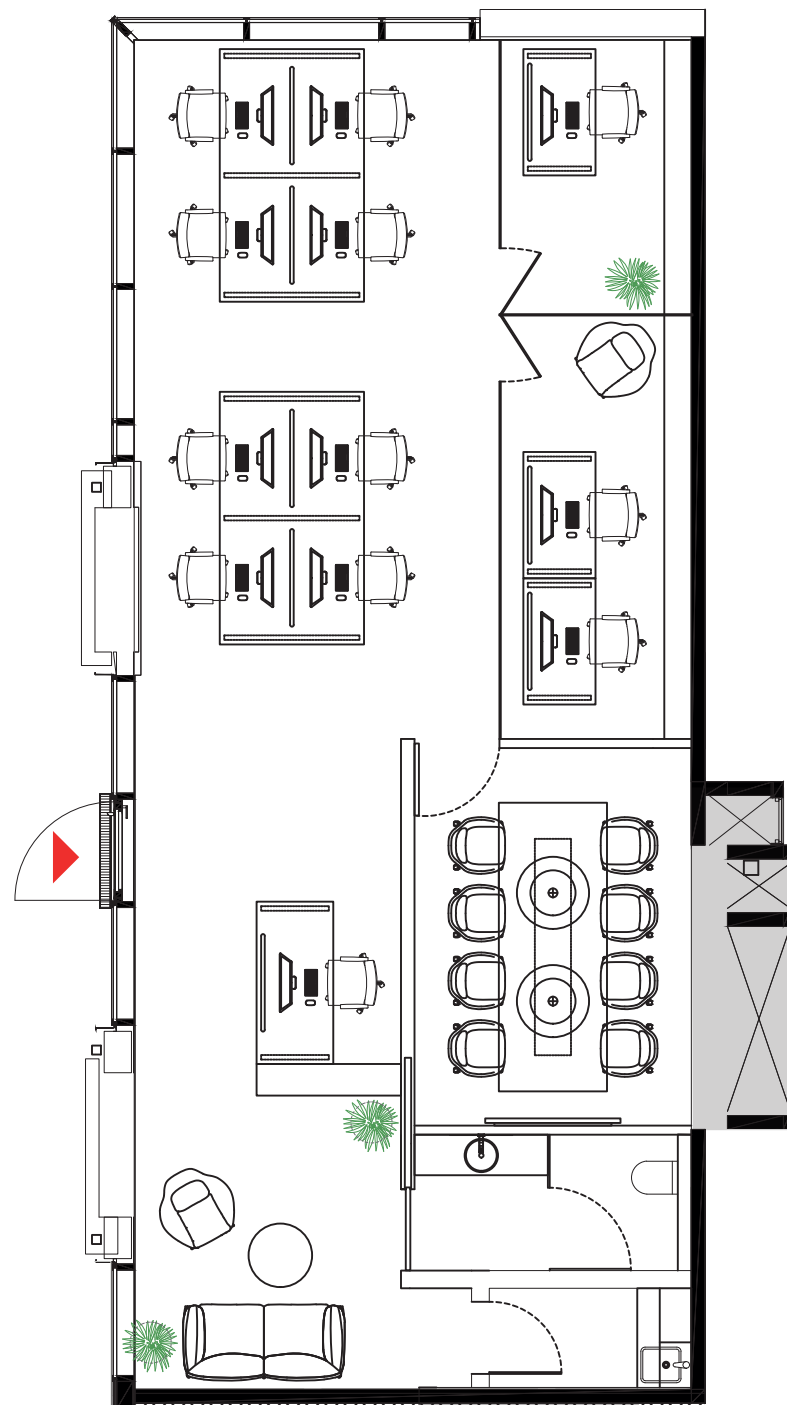

Unit 1

Unit 2

Commercial Unit 1

Commercial Unit 1

Concept image is for illustration purposes only.

Commercial Unit 1 For Sale

- Price: €695,000
- Internal Area: 92 sqm
- Level: Ground Floor
- Orientation: North West
- To be sold in shell form
(facade glazing included)

Design layout shown is for illustration purposes only.

Commercial Unit 2

Commercial Unit 2 For Sale

- Price: €600,000
- Internal Area: 81 sqm
- External Area: 25 sqm
- Level: Ground Floor
- Orientation: South East
- Interior to be sold in shell form
(facade glazing included / terrace finished)