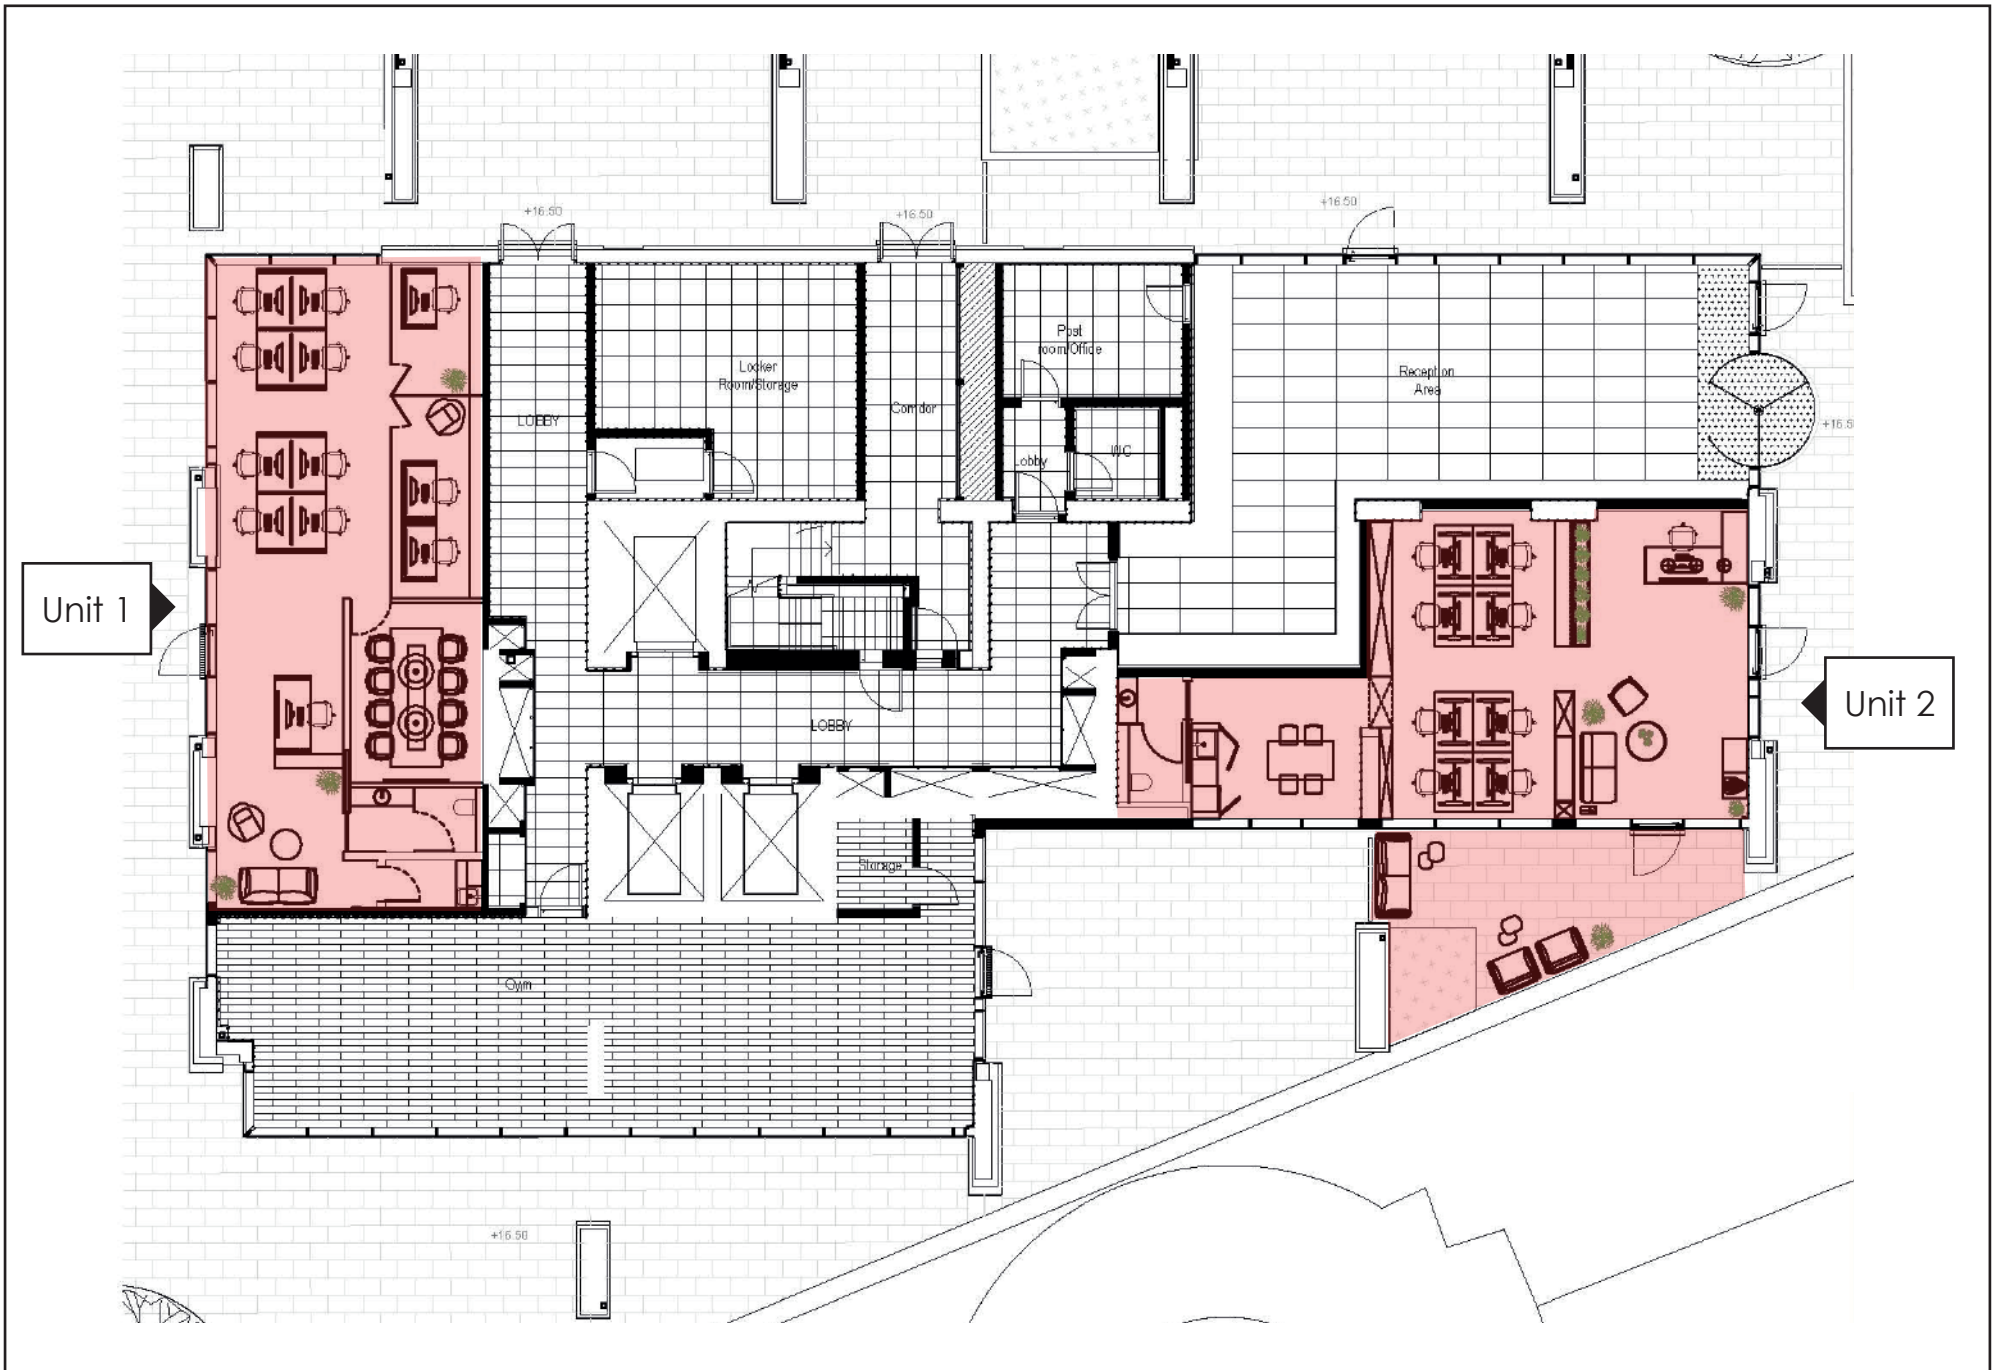

The commercial units boast high ceilings and glazed curtain walling providing abundant natural light. The west-facing commercial unit offers views of the Mediterranean Sea, whilst the south-facing unit features an outdoor terrace overlooking the beautifully restored 19th-century Garden Battery.

Unit 1

Unit 2

Commercial Unit 1

Commercial Unit 1

Concept image is for illustration purposes only.

Commercial Unit 1 For Sale

- Price: €695,000
- Internal Area: 92 sqm
- Level: Ground Floor
- Orientation: North West
- To be sold in shell form
(facade glazing included)

Design layout shown is for illustration purposes only.

Commercial Unit 2

Commercial Unit 2 For Sale

- Price: €600,000
- Internal Area: 81 sqm
- External Area: 25 sqm
- Level: Ground Floor
- Orientation: South East
- Interior to be sold in shell form
(facade glazing included / terrace finished)