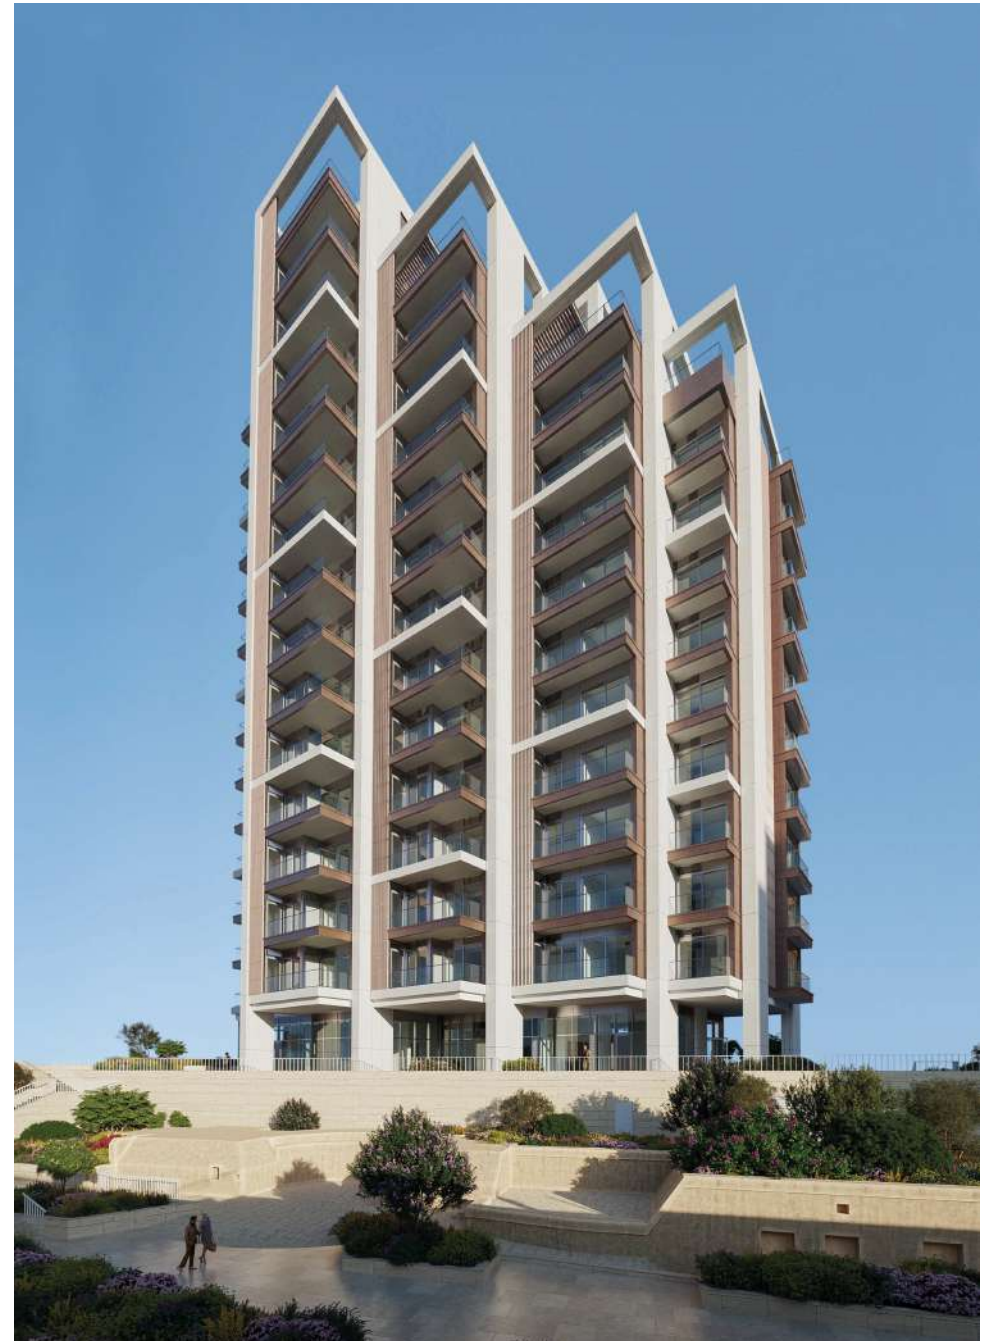

Commercial Units

FORTRESS GARDENS

Q3 · TIGNÉ POINT

Fortress Gardens, Q3 at Tigné Point

Fortress Gardens is a new 16-floor residential development located at Tigné Point, Sliema, consisting of 58 apartments, 5 penthouses and 2 commercial units at ground floor level.

The commercial units boast high ceilings and glazed curtain walling providing abundant natural light. The west-facing commercial unit offers views of the Mediterranean Sea, whilst the south-facing unit features an outdoor terrace overlooking the beautifully restored 19th-century Garden Battery.

Once completed, the landscaped realm surrounding Fortress Gardens will unlock pedestrian links connecting to the Ferries, via Censu Xerri Street, Pjazza Tigné and the Tower Road promenade.

Completion of the Fortress Gardens development is expected toward the end of 2025.

Unit 1

Unit 2

Commercial Unit 1

Commercial Unit 1

Concept image is for illustration purposes only.

Commercial Unit 1 For Sale

- Price: €695,000
- Internal Area: 92 sqm
- Level: Ground Floor
- Orientation: North West
- To be sold in shell form
(facade glazing included)